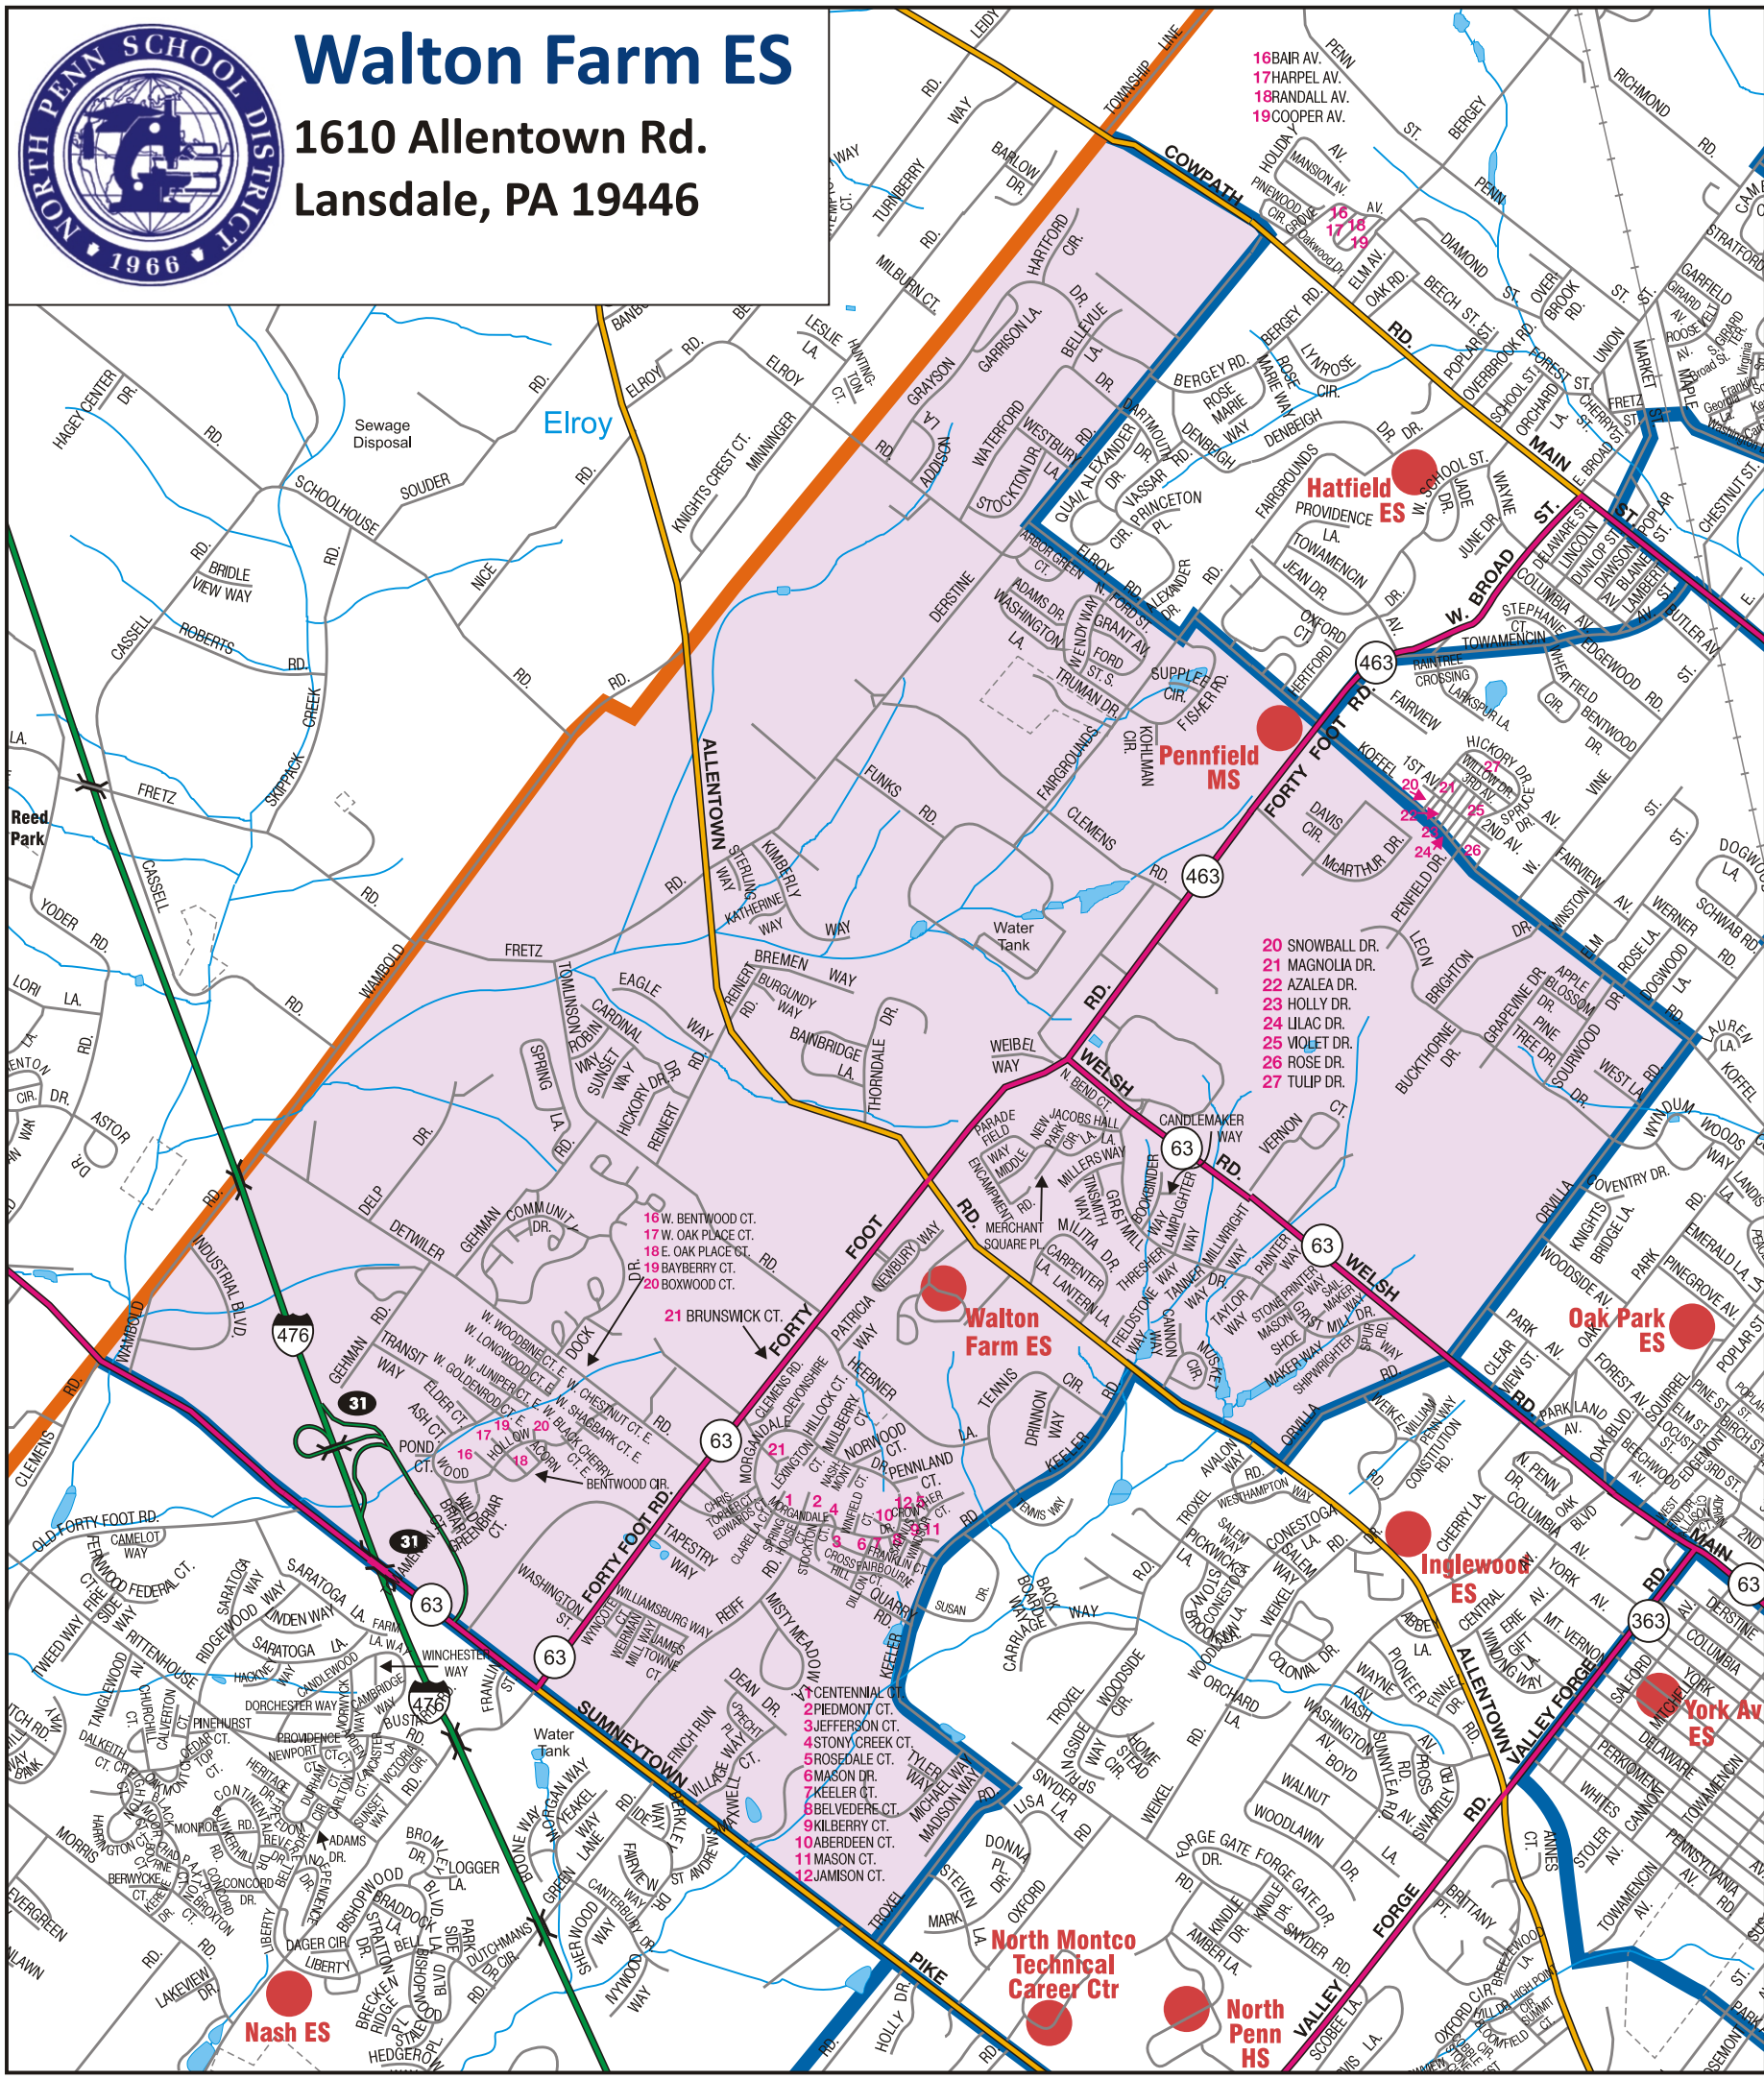

Walton Farm ES

1610 Allentown Rd.
Lansdale, PA 19446

- 16 BAIR AV.
- 17 HARPEL AV.
- 18 RANDALL AV.
- 19 COOPER AV.

- 16 W. BENTWOOD CT.
- 17 W. OAK PLACE CT.
- 18 E. OAK PLACE CT.
- 19 BAYBERRY CT.
- 20 BOXWOOD CT.

- 20 SNOWBALL DR.
- 21 MAGNOLIA DR.
- 22 AZALEA DR.
- 23 HOLLY DR.
- 24 ILAC DR.
- 25 VIOLET DR.
- 26 ROSE DR.
- 27 TULIP DR.

- 1 CENTENNIAL CT.
- 2 PIEDMONT CT.
- 3 JEFFERSON CT.
- 4 STONY CREEK CT.
- 5 ROSEDALE CT.
- 6 MASON DR.
- 7 KEELER CT.
- 8 BELVEDERE CT.
- 9 KILBERRY CT.
- 10 ABERDEEN CT.
- 11 MASON CT.
- 12 JAMISON CT.